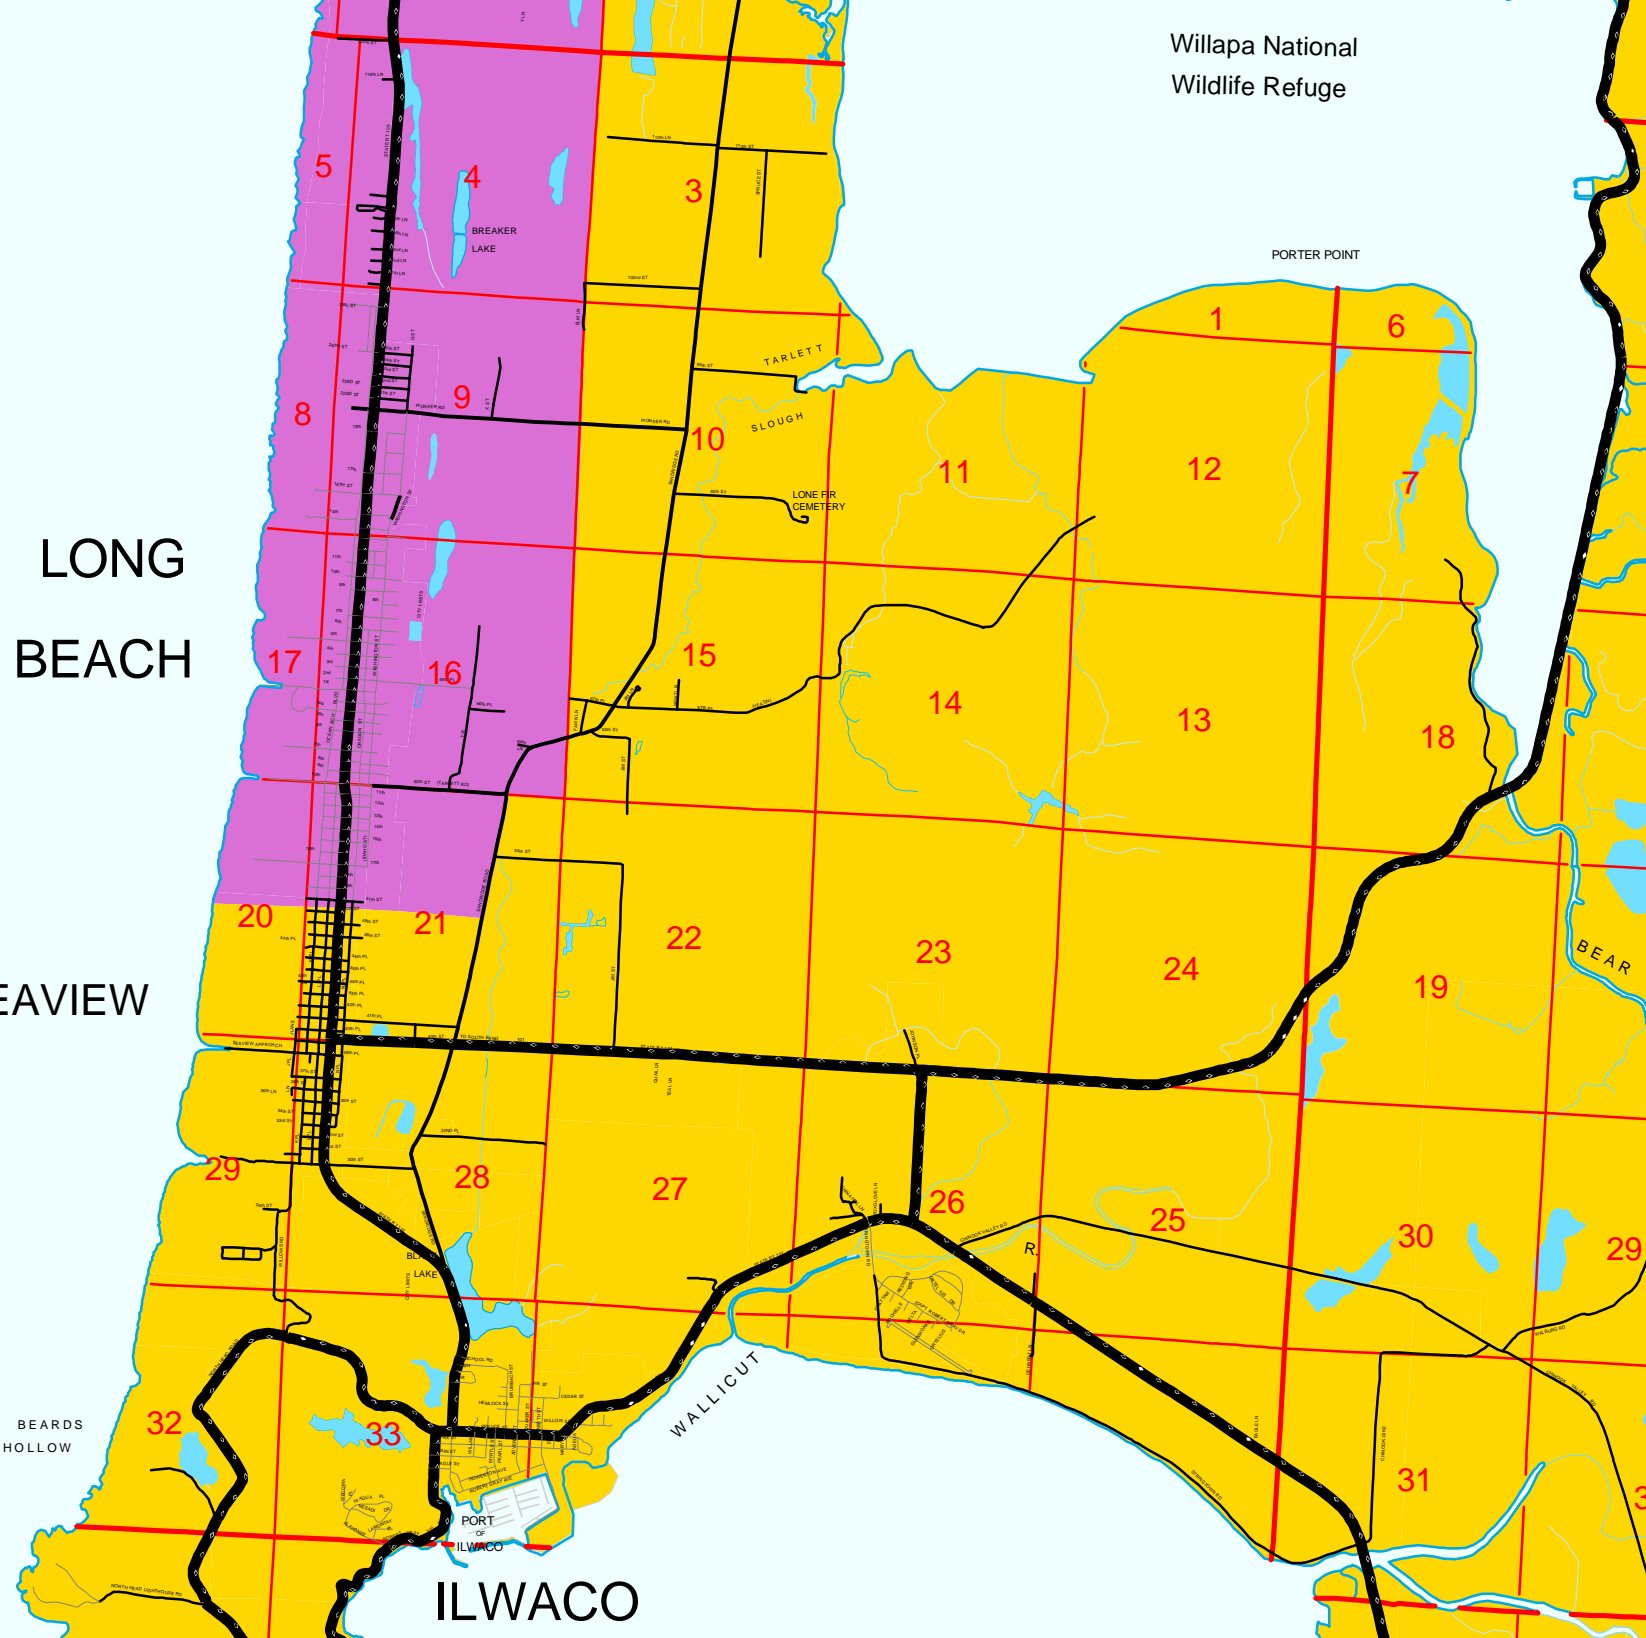

P A

Willapa National
Wildlife Refuge

PORTER POINT

LONG
BEACH

SEAVIEW

BEARDS
HOLLOW

NORTH HEAD
LIGHTHOUSE

NORTH HEAD

ILWACO

5

4

3

8

9

10

11

12

1

6

7

17

16

15

14

13

18

20

21

22

23

24

19